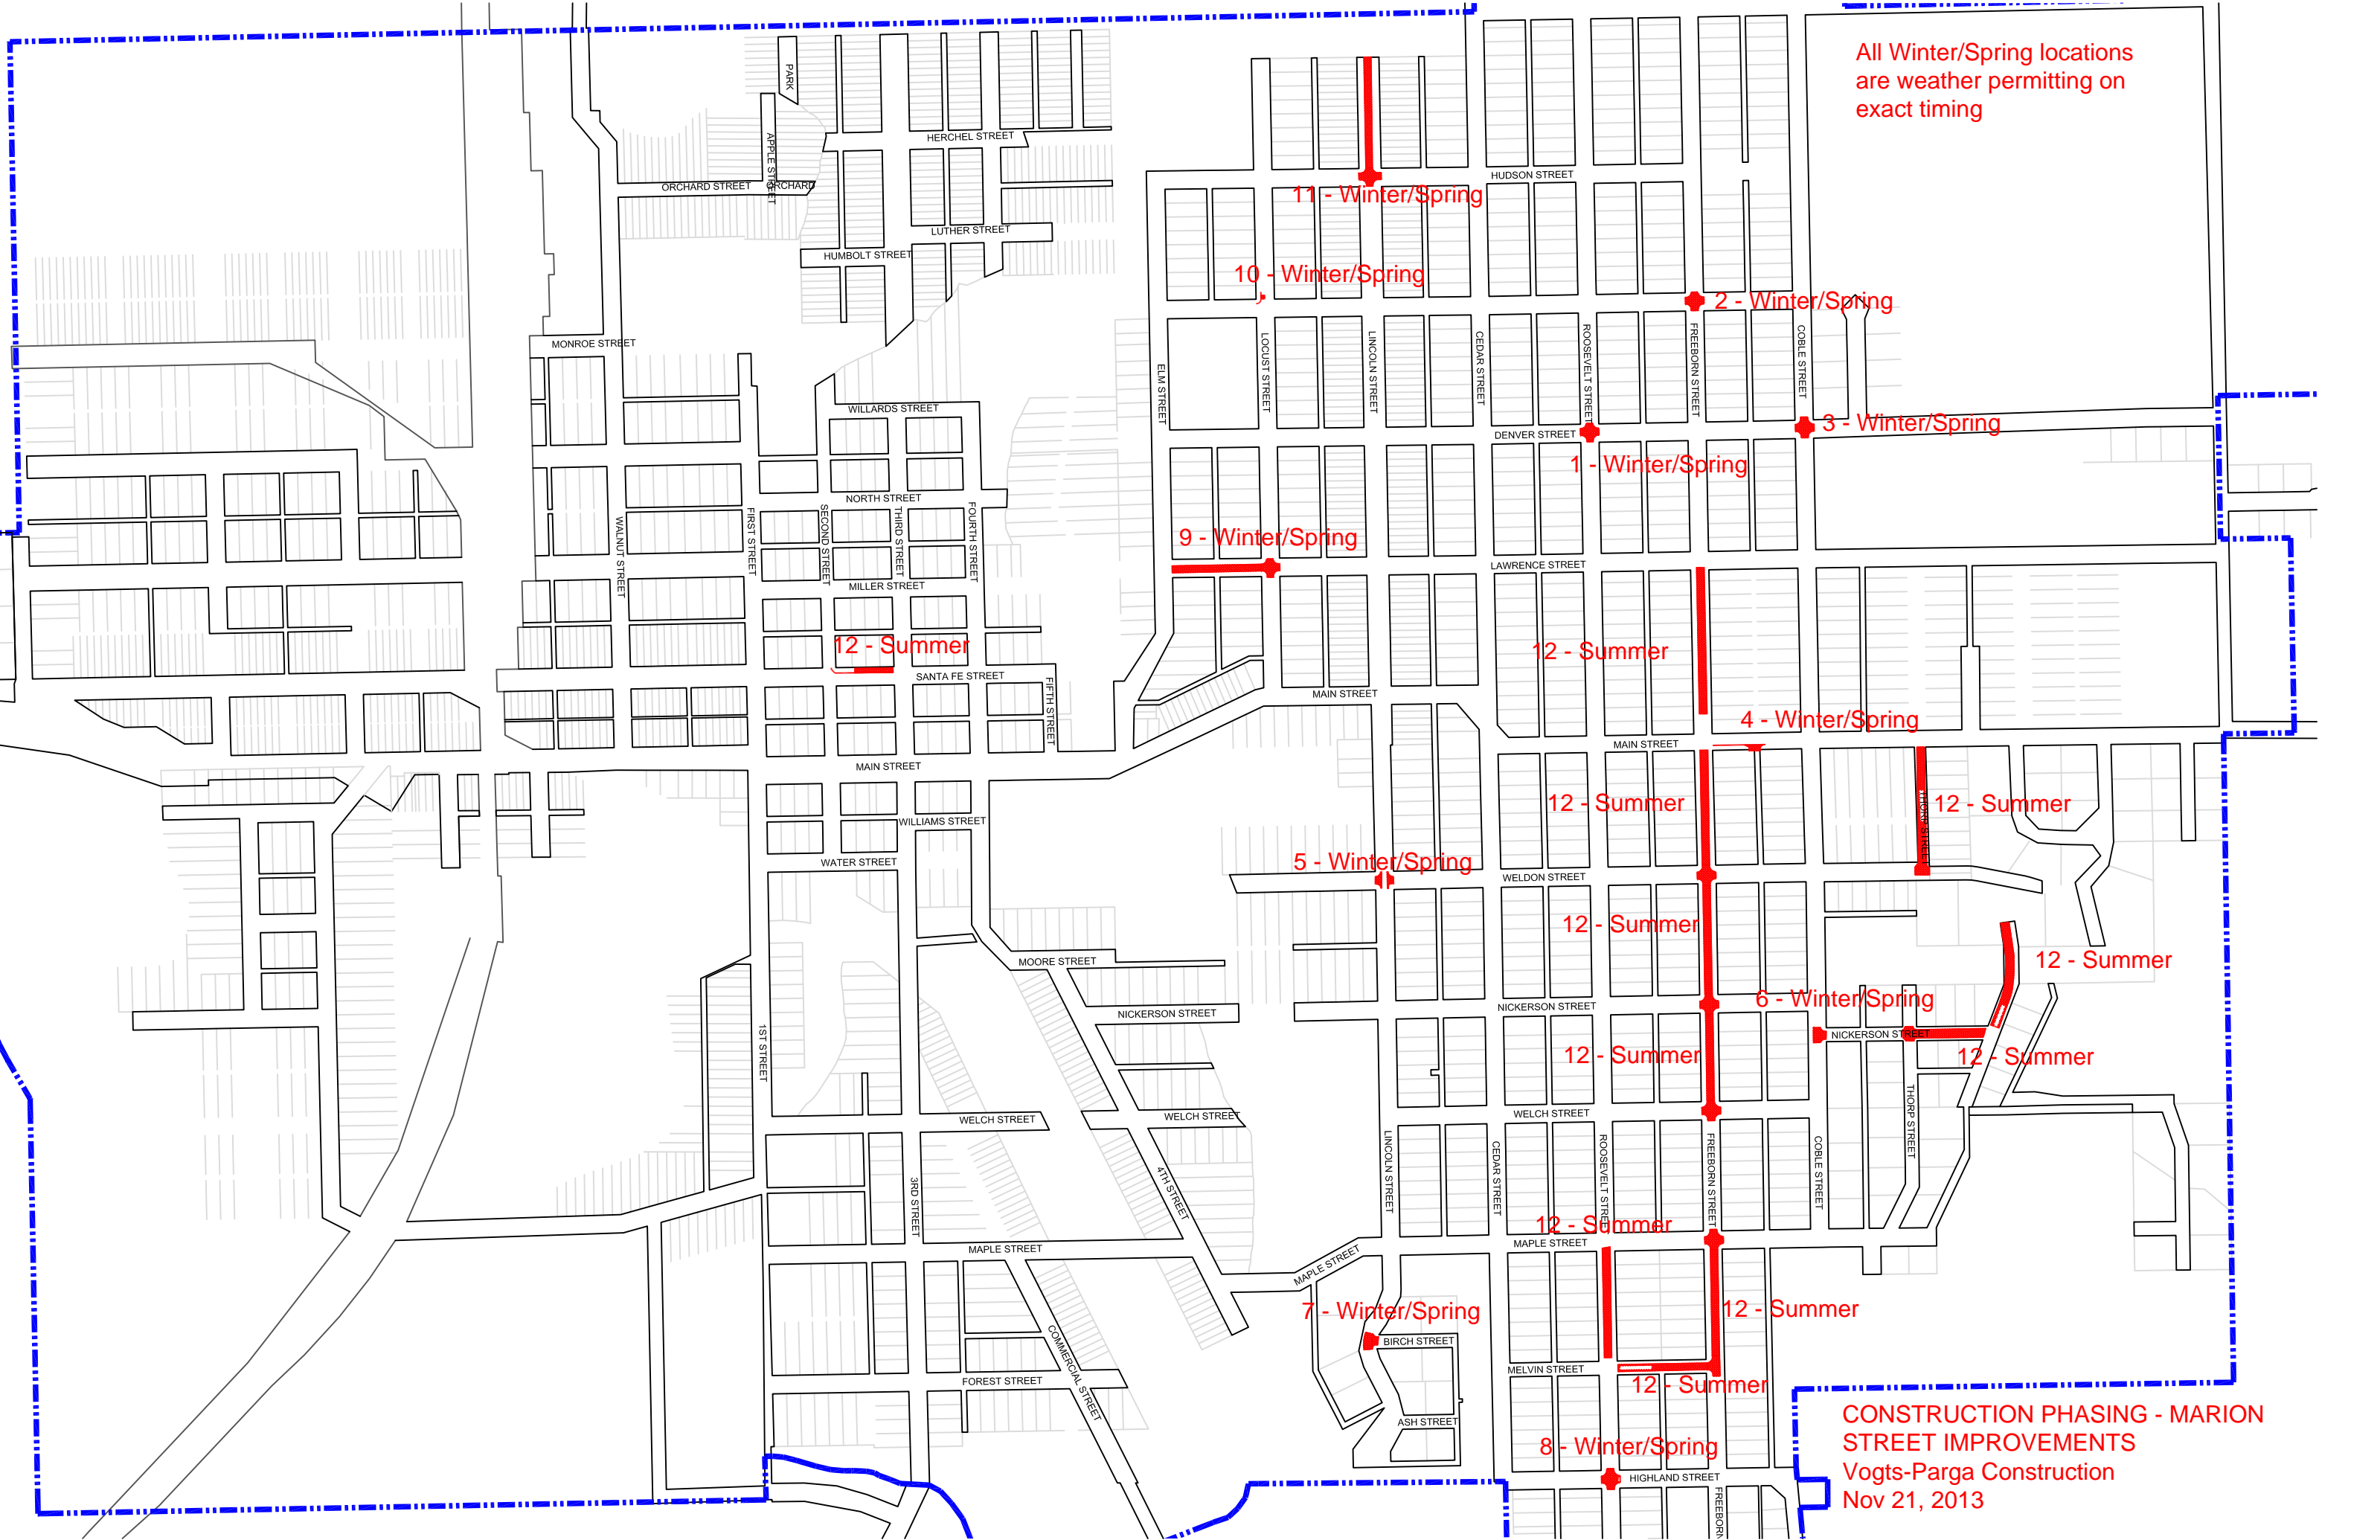

All Winter/Spring locations are weather permitting on exact timing

CONSTRUCTION PHASING - MARION STREET IMPROVEMENTS  
Vogts-Parga Construction  
Nov 21, 2013